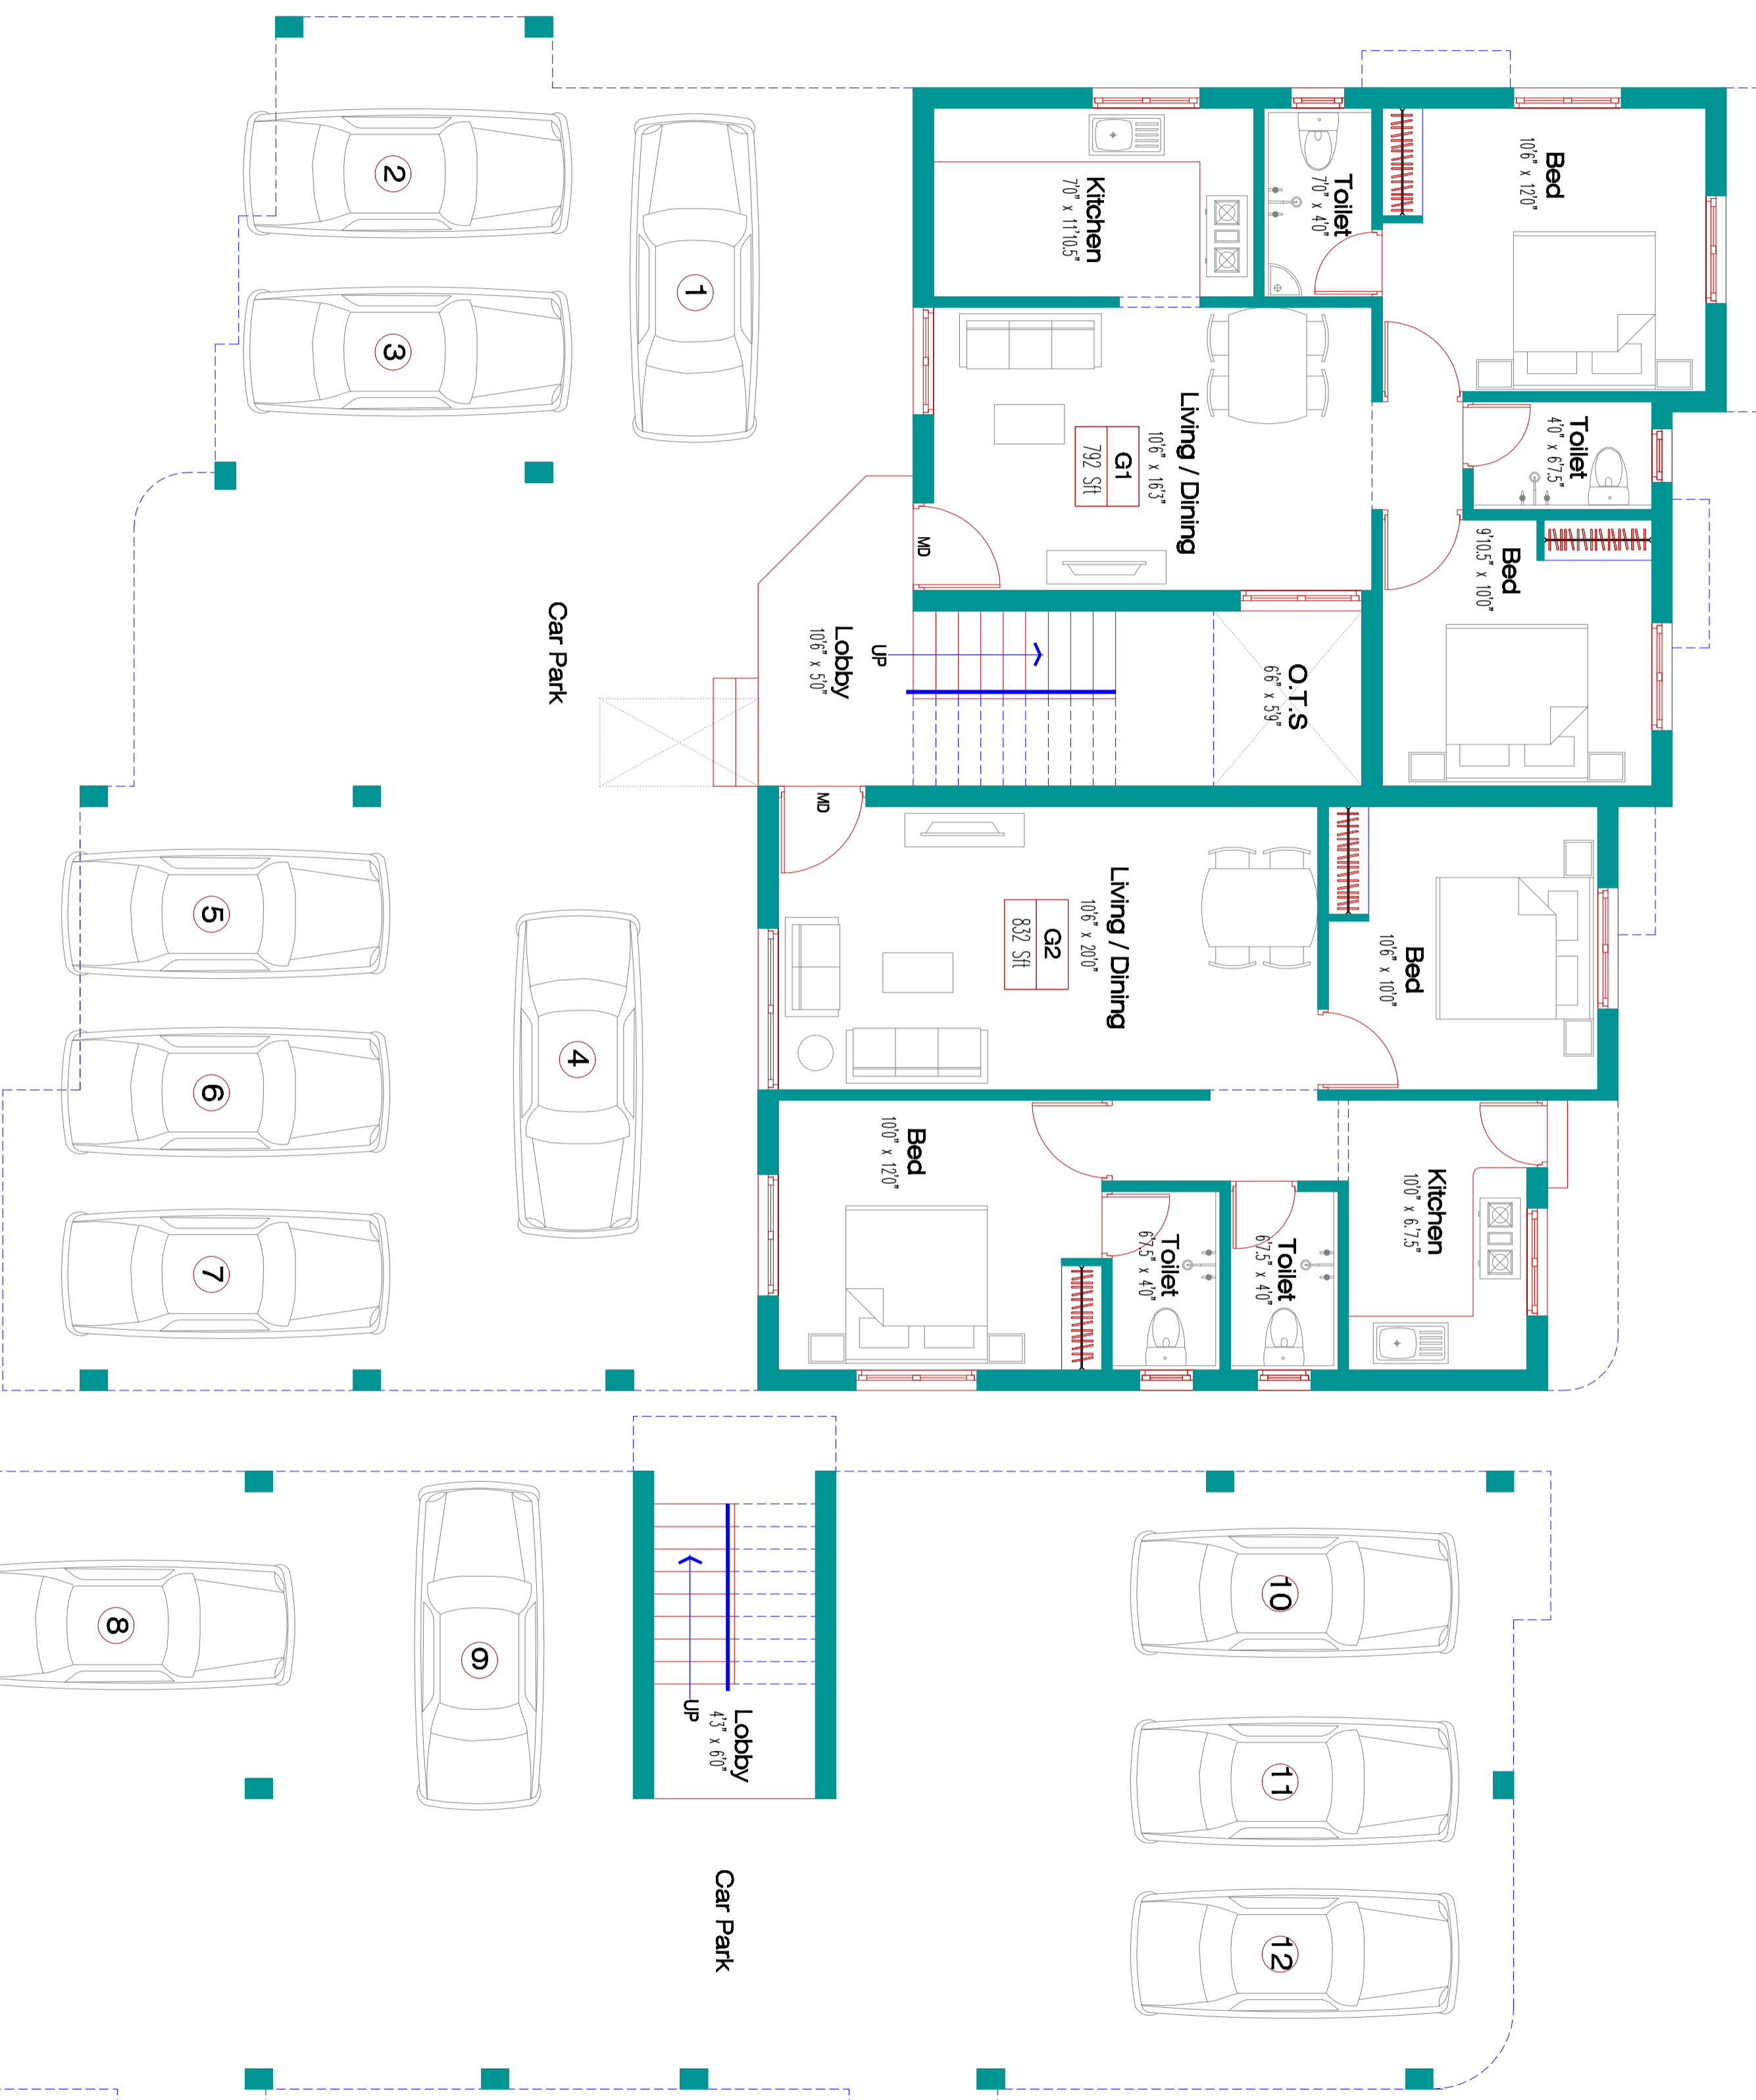

Proposed Residential Flats for M/S Versha Homes at Plot No:16&17
 Thenupuri Housing Colony, Madambakkam, Chennai - 600 126.

AREA DETAILS			
Flat	Total	UDS	
G1	792 Sft	397 Sft	
G2	832 Sft	417 Sft	

Ground Floor Plan